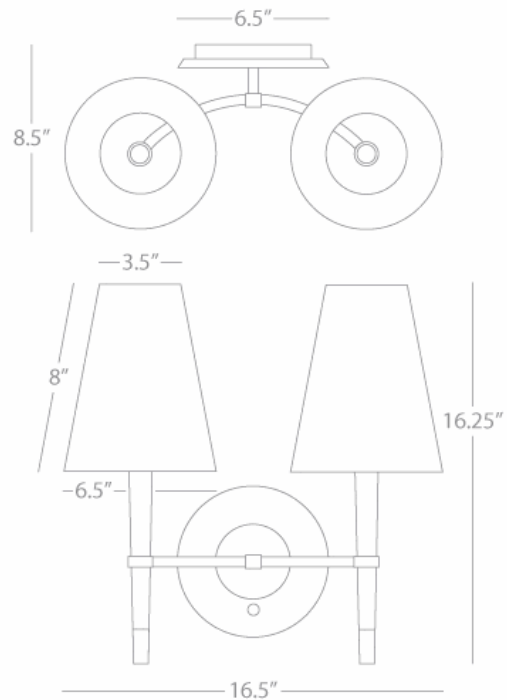

** Available for Quick SHIP **