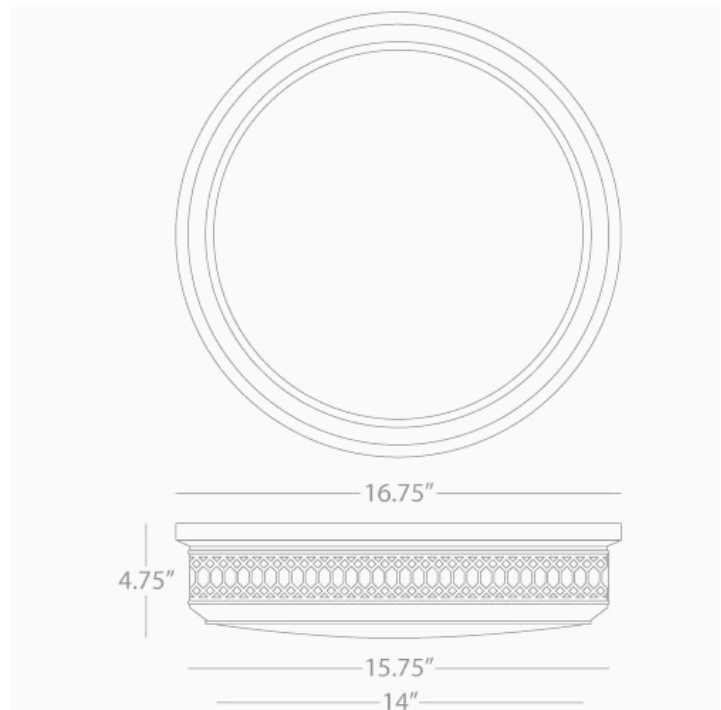

WILLIAMSBURG

TUCKER

307

Large Flush Mount

3-40W Max.

Bulb Type: B, Medium Base

Direct Wire

Antique Brass Finish

Frosted White Cased Glass Shade

FINISH OPTIONS:

S307 - Polished Nickel

Z307 - Deep Patina Bronze

**** Available for Quick SHIP ****