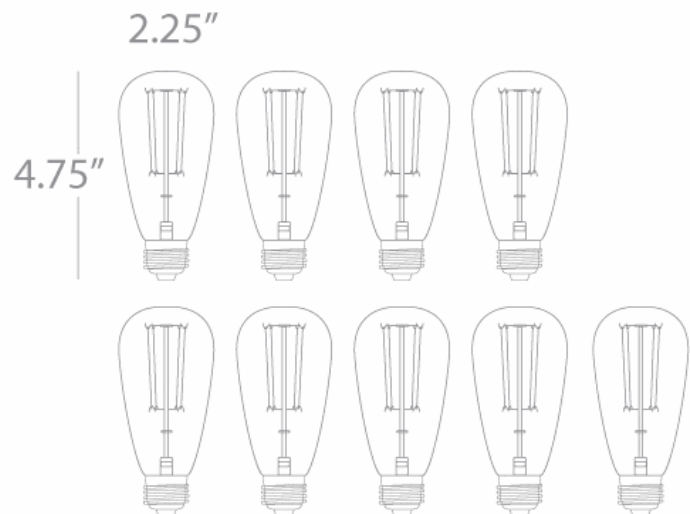

HISTORICAL BULBS

BUL 09

9 - 40W

1910 Squirrel Cage Filament Lamp

Medium Base Historical Bulb

**\*\* Available for Quick SHIP \*\***