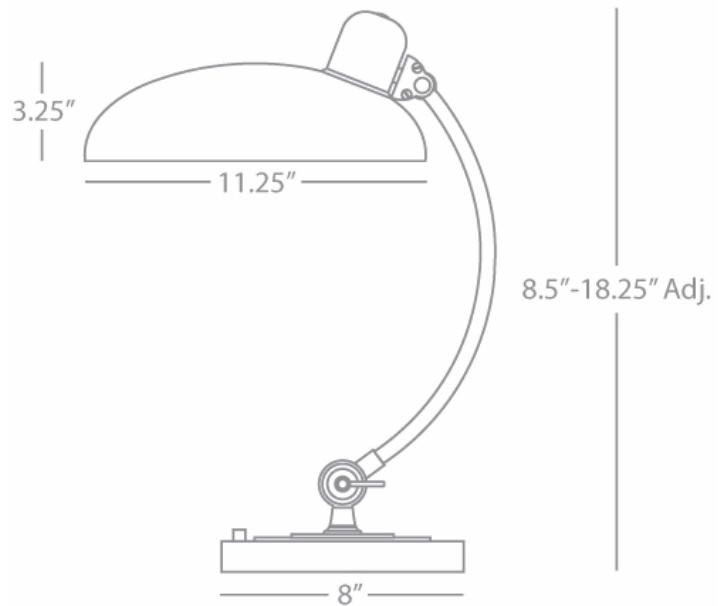

BRUNO

1840

Adjustable "C" Arm Task Table Lamp

1 - 60W Max.

Bulb Type: G25 Silver Crown

Switch: Hi - Lo Dimming

Lead Bronze Finish w/

Ebonized Nickel Accents

Metal Shade

FINISH OPTION:

W1840 - White Powder Coat w/

Polished Nickel Accents

** Available for Quick SHIP **