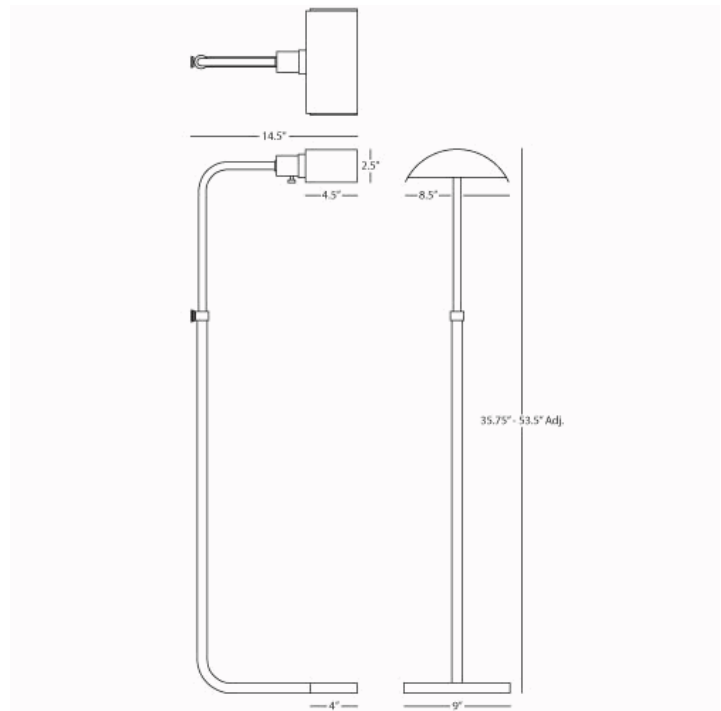

KOLEMAN

Z461

Adjustable Task Floor Lamp

1-60W Max.

Bulb Type: B11 Torpedo

Switch: Hi-Lo Dimming

Deep Patina Bronze Finish

Metal Shade

FINISH OPTIONS:

461 - Aged Brass

S461 - Polished Nickel

**** Available for Quick SHIP ****