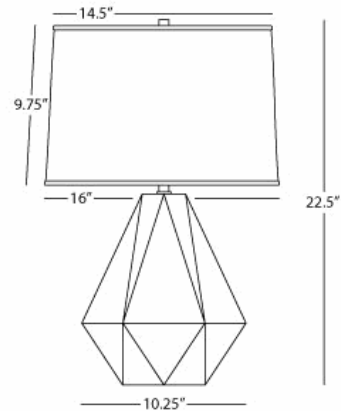

DELTA

CF930

Table Lamp

1-150W Max.

Bulb Type: A

Switch: 3-Way

Coffee Glazed Ceramic

Polished Nickel Accents

Oyster Linen Shade

See Delta/ Mason Table for Color Options

** Available for Quick SHIP **