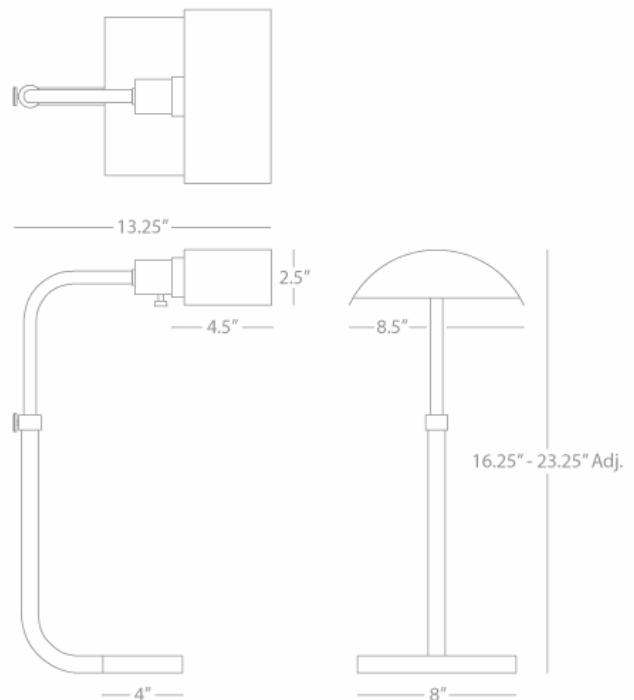

KOLEMAN

S460

Adjustable Task Table Lamp

1-60W Max.

Bulb Type: B11 Torpedo

Switch: Hi-Lo Dimming

Polished Nickel Finish

Metal Shade

FINISH OPTIONS:

460 - Aged Brass

Z460 - Deep Patina Bronze

** Available for Quick SHIP **