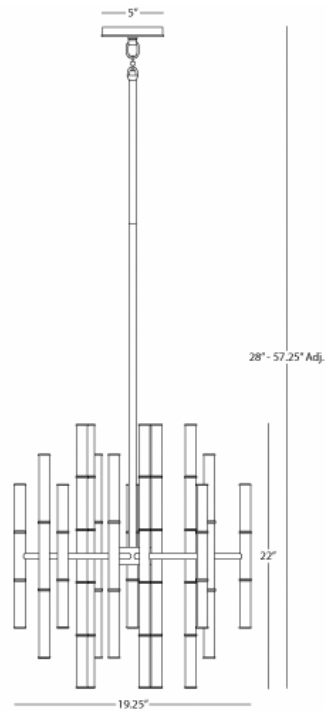

JONATHAN ADLER

MEURICE

654

30 - LIGHT CHANDELIER

30 - 25W Max.

Bulb Type: G16 Candelabra

Direct Wire Only

Antique Natural Brass Finish over Metal

Susp. Hardware - 3pcs - 5/8" x 12"

& 1pc - 5/8" x 6" Extension Rods

FINISH OPTIONS:

S654 - Polished Nickel

Z654 - Deep Patina Bronze

**** Available for Quick SHIP ****