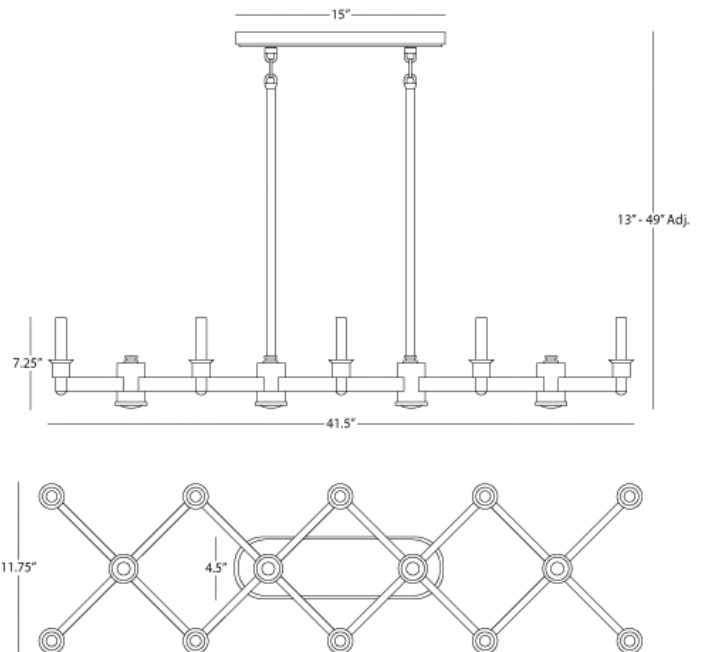

UPPARK

402

Rectangular 10 - Light Chandelier w / 4 Down Lights

10 - 40W Max.

B9.5 Candelabra

4 - 25W Max.

T8 Candelabra

Direct Wire Only

Antique Brass Finish over Metal

Susp. Hardware - 6pcs. - 5/8" x 12" & 2pcs - 5/8" x 6"

Extension Rods

FINISH OPTIONS:

D402 - Dark Antique Nickel

S402 - Polished Nickel

Z402 - Deep Patina Bronze

**** Available for Quick SHIP ****