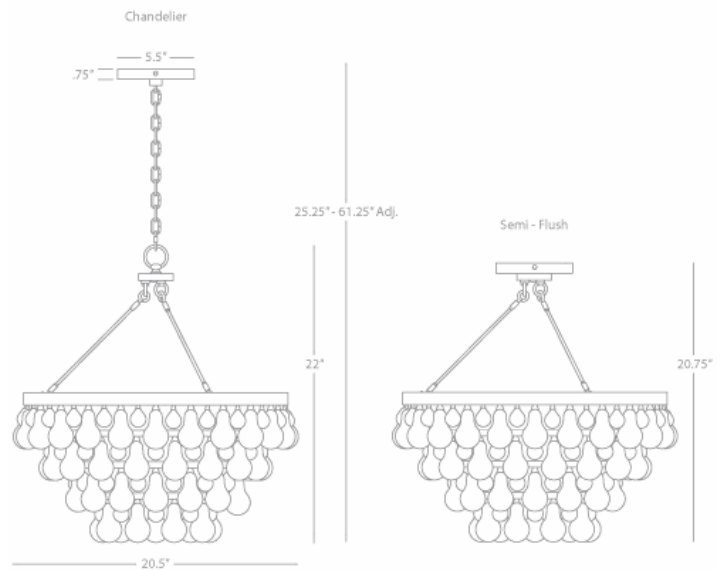

**BLING**

**S1000**

**Chandelier w/Convertible Double Canopy\***

**4 - 60W Max.**

**Bulb Type: B-11 Medium Base**

**Switch: Direct Wire Only**

**Polished Nickel Finish**

**Glass Drops**

**Suspension Hardware: 3 Ft. Chain**

**FINISH OPTION:**

**1000 - Antique Brass**

**Z1000 - Deep Patina Bronze**

**\*Can be converted to a semi-flush mount by mounting  
the center canopy directly to ceiling canopy**