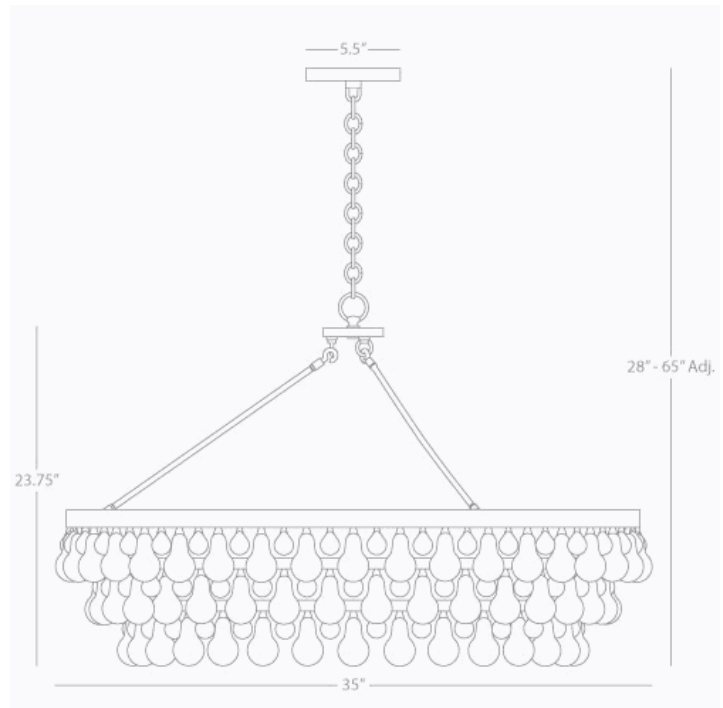

BLING

S1004

Large Chandelier

6 - 100W Max.

Bulb Type: A

Direct Wire

Polished Nickel Finish

Glass Drops

Susp. Hardware: 3 Ft. Chain

FINISH OPTIONS:

1004 - Antique Brass

Z1004 - Deep Patina Bronze

**** Available for Quick SHIP ****