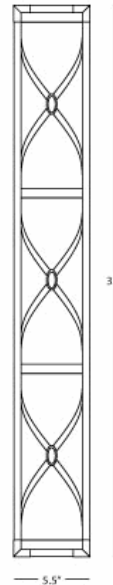

CHASE

S1988

Triple Shade Bath Strip

6-60W Max.

Bulb Type: B11 Torpedo

Direct Wire Only

Polished Nickel Finish over Steel

Frosted White Cased Glass Shades

Can Be Mounted Horizontally or Vertically

FINISH OPTIONS:

1988 - Antique Brass

D1988 - Dark Antique Nickel

Z1988 - Deep Patina Bronze

**** Available for Quick SHIP ****