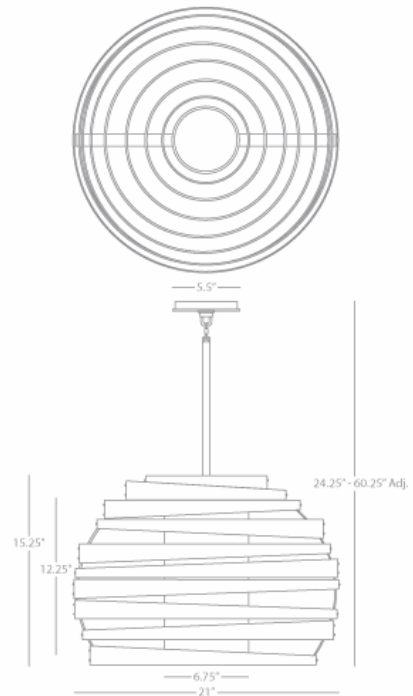

TRENTON

2811

Pendant

1-150W Max.

Bulb Type: A

Direct Wire

Wrought Iron Finish

White Frosted Glass Shade

Hardware: 3pcs. 5/8" X 12" &

1pc. 5/8" X 6" Extension Rods

**** Available for Quick SHIP ****