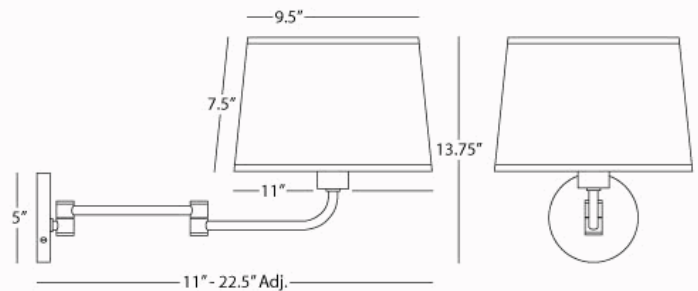

KOLEMAN

Z464

Swing Arm Sconce

1-100W Max.

Bulb Type: A

Switch: Hi-Lo Dimming

24" Cord Cover/ Direct Wire

Deep Patina Bronze Finish

Oyster Linen Shade

FINISH OPTIONS:

464 - Aged Brass

S464 - Polished Nickel

** Available for Quick SHIP **