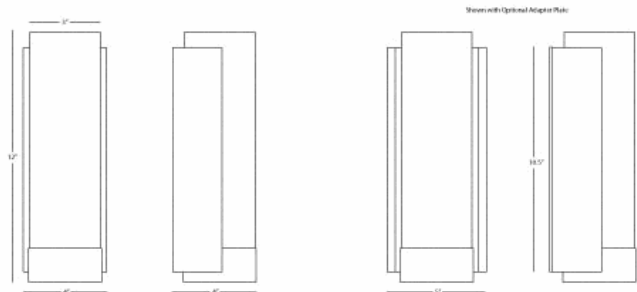

TYRONE

S1310

Wall Sconce*

1-60W Max.

Bulb Type: A

Direct Wire Only

Polished Nickel Finish over Metal /Zinc

White Frosted Glass Shade

FINISH OPTIONS:

B1310 - Antique Silver

C1310 - Polished Chrome

Z1310 - Deep Patina Bronze

***Metal Junction Box Cover Plate in Matching Finish**

Included

**** Available for Quick SHIP ****