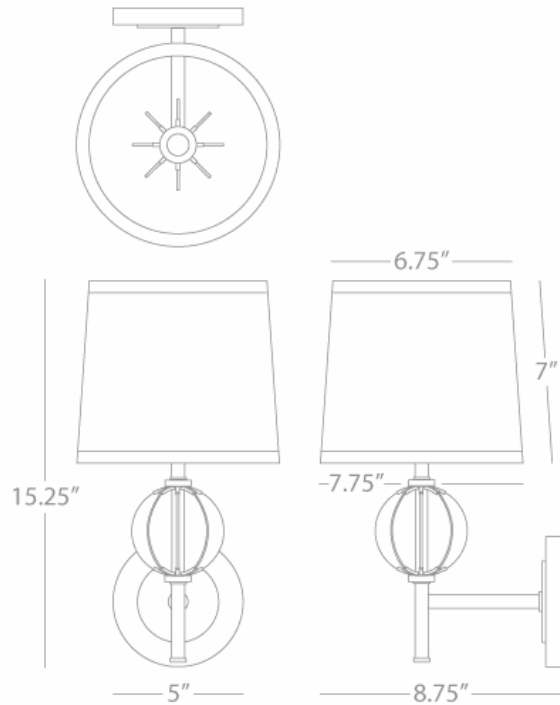

LATITUDE

3374

Wall Sconce

1-60W Max.

Bulb Type: B10 Candelabra

Switch: Hi-Lo Line Switch

24" Cord Cover/ Direct Wire

Aged Brass Finish w/

Clear Glass Accents

Oyster Grey Silk Shade w/

Gold Foil Lining

FINISH/ SHADE OPTIONS:

D3374 - Dark Antique Nickel

Off White Silk Shade w/

Silver Foil Lining

**\*\* Available for Quick SHIP \*\***