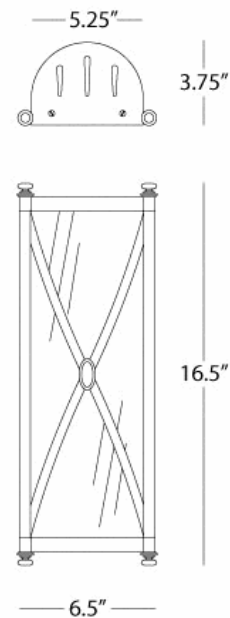

** Available for Quick SHIP **