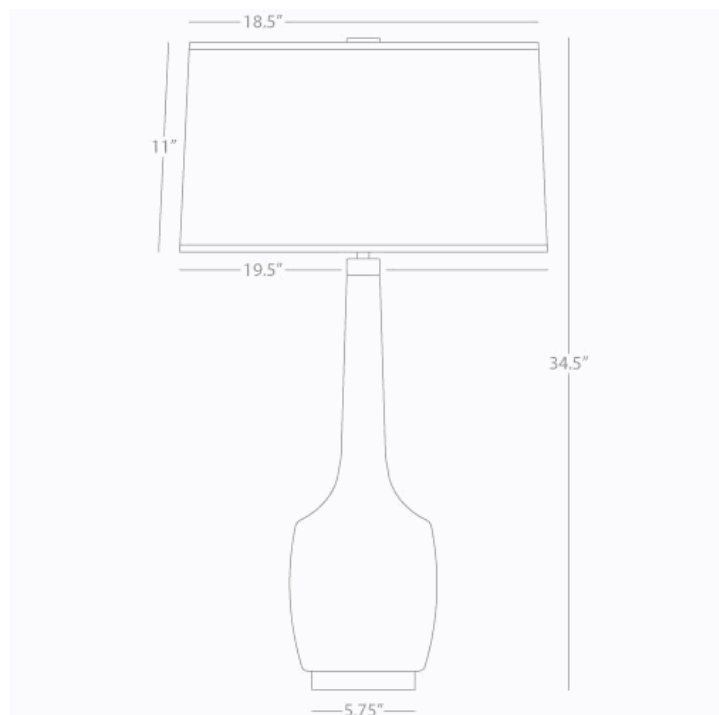

DELILAH

AM701

Table Lamp

1-150W Max.

Bulb Type: A

Switch: Hi-Lo Dimming

Antique Brass Finish

Amethyst Glazed Ceramic

Oyster Linen Shade w/ Self-Fabric

Top and Bottom Diffuser

See Audrey/ Delilah Table for Color Options

** Available for Quick SHIP **