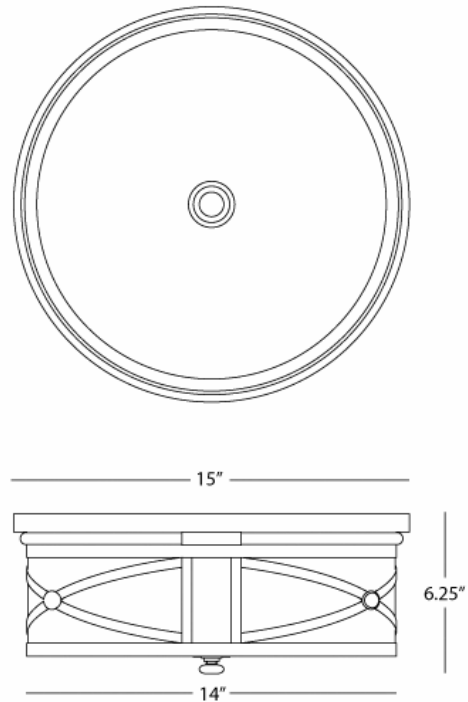

** Available for Quick SHIP **