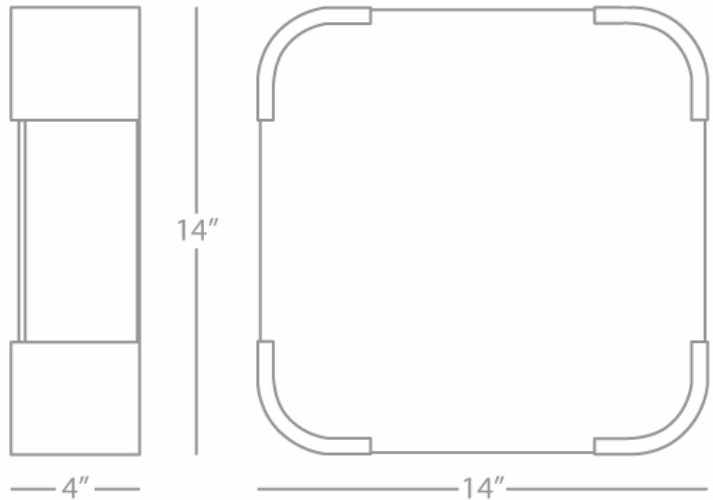

** Available for Quick SHIP **