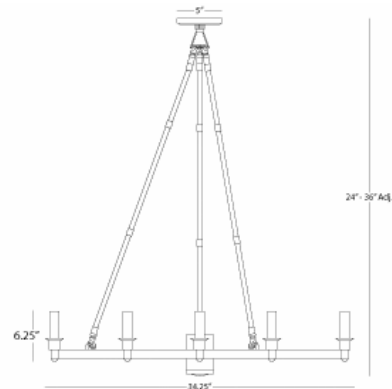

Direct Wire Only

Antique Brass Finish over Metal

Susp. Hardware - 6pcs. - 1/2" x 12" & 3 pcs - 1/2" x 6"

Extension Rods

FINISH OPTIONS:

D426 - Dark Antique Nickel

S426 - Polished Nickel

Z426 - Deep Patina Bronze