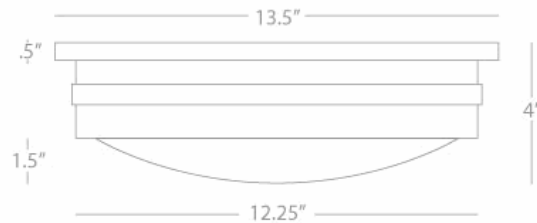

** Available for Quick SHIP **