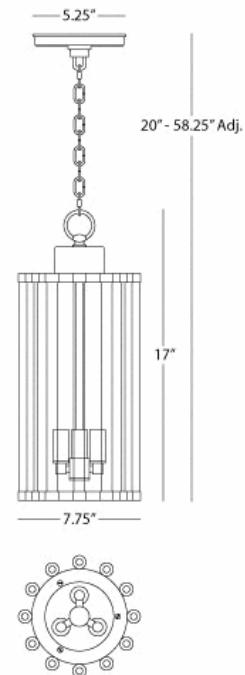

COLE

S3336

Pendant

3-60W Max.

Bulb Type: B10 Candelabra

Direct Wire Only

Clear Glass Rods w/ Clear Inner Glass Shade

Polished Nickel Finished Accents

Susp. Hardware: 3 Ft. Chain

**** Available for Quick SHIP ****