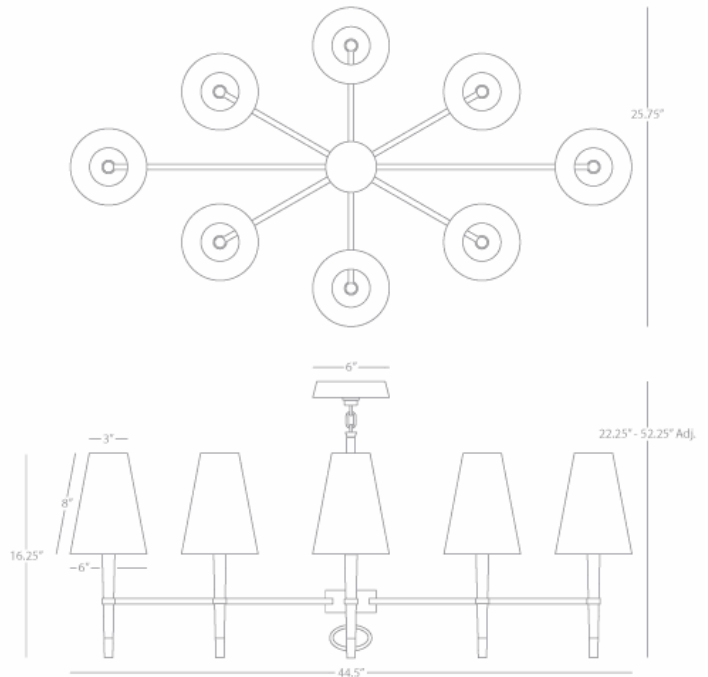

JONATHAN ADLER

VENTANA

718

Oval Chandelier

8-25W Max.

Bulb Type: B10 Candelabra

Direct Wire

Ebony Finished Wood w/ Antique Brass Finished

Accents

Natural Linen Shade w/ Rolled Edge Hem

Susp. Hardware: 3pcs - 5/8" x 12" & 1pc. - 5/8" x 6"

Extension Rods

FINISH OPTION:

PN718 - Polished Nickel Accents

**** Available for Quick SHIP ****