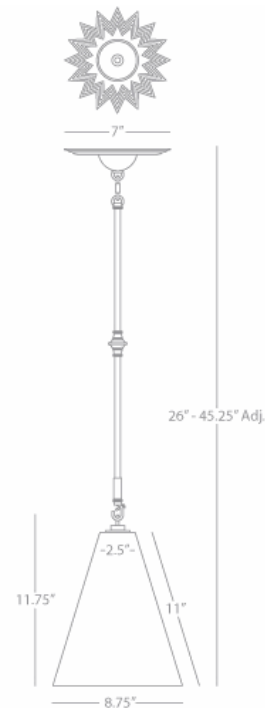

RICO ESPINET

CHURCHILL

812

Small Pendant

1-60W Max.

Bulb Type: A

Direct Wire

Aged Brass Finish

Faux Alabaster Shade

Susp. Hardware: 3 pcs. 1/2" X 8" Extension Rods

FINISH OPTION:

D812 - Dark Antique Nickel

**\*\* Available for Quick SHIP \*\***