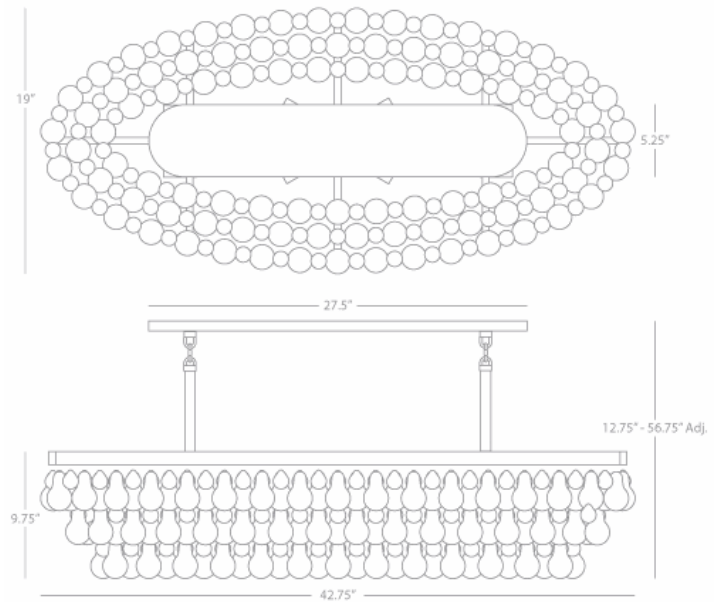

BLING

S1007

Oval Chandelier

8 - 60W Max.

Bulb Type: A

Direct Wire

Polished Nickel Finish

Glass Drops

Susp. Hardware: 2 pcs. 5/8" X 6" & 6 pcs. 5/8" x 12"

Extensions

FINISH OPTION:

1007 - Antique Brass

Z1007 - Deep Patina Bronze

**** Available for Quick SHIP ****