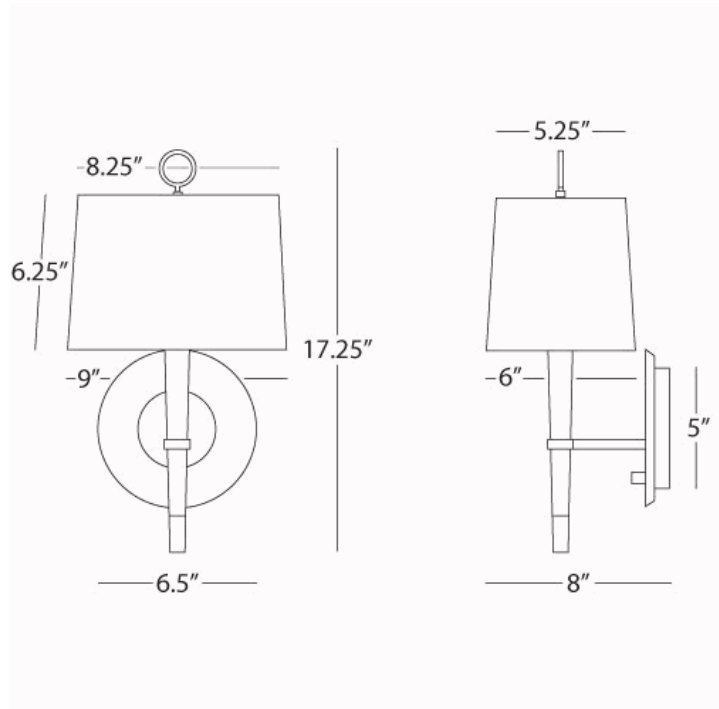

FINISH OPTION:

672 - Antique Brass Finished Accents