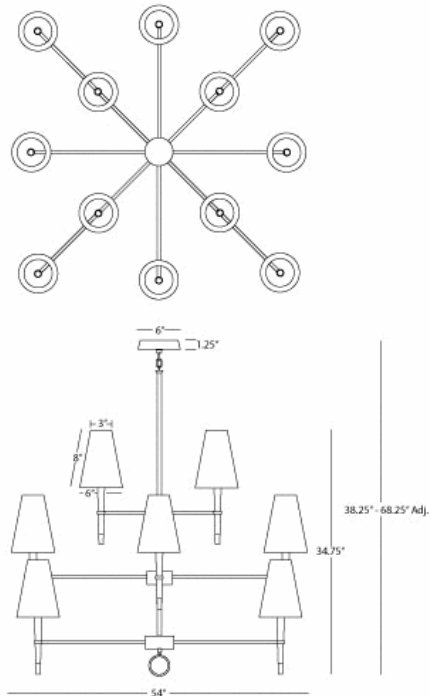

JONATHAN ADLER

VENTANA

PN674

3-Tier, 12 - Light Chandelier

12 - 25W Max.

Bulb Type: B9.5 Candelabra

Direct Wire Only

Ebony Finished Wood w/ Polished Nickel Finished

Accents

Natural Linen Fabric Shades w/ Rolled Edge Hem

Susp. Hardware: 3pcs. -5/8" x 12" & 1pc. -5/8" x 6"

Extension Rods

FNISH OPTION:

674 - Antique Brass Finished Accents

**** Available for Quick SHIP ****