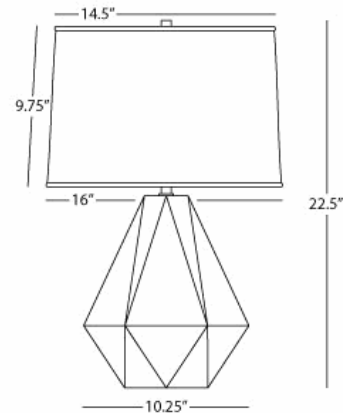

DELTA

934

Table Lamp

1-150W Max.

Bulb Type: A

Switch: 3-Way

Peacock Glazed Ceramic

Polished Nickel Accents

Oyster Linen Shade

See Delta/ Mason Table for Color Options

** Available for Quick SHIP **