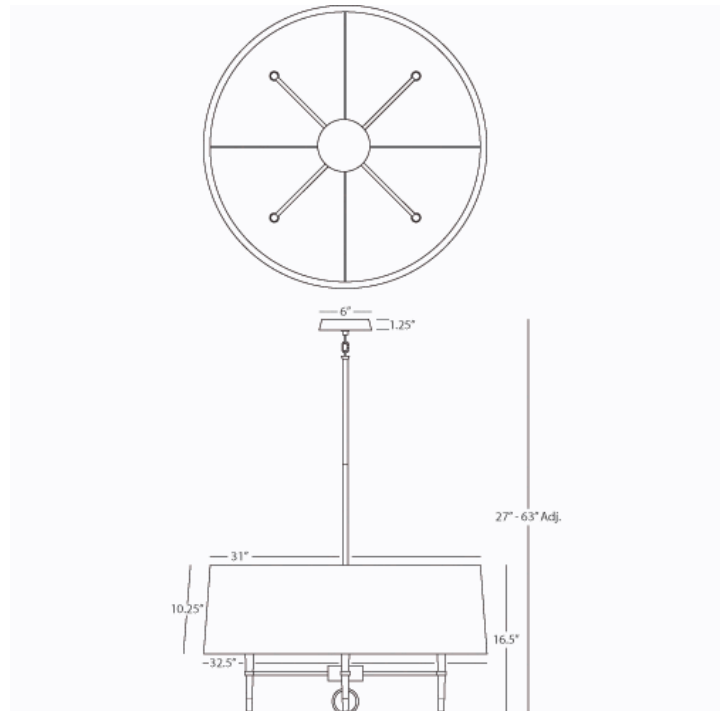

JONATHAN ADLER

VENTANA

685

Single Shade Chandelier

4 - 60W Max.

Bulb Type: B9.5 Candelabra

Direct Wire Only

Ebony Finished Wood w/ Antique Brass Finished

Accents

Natural Linen Shade w/ Rolled Edge Hem

Susp. Hardware: 3pcs - 5/8" x 12" & 1pc. - 5/8" x 6"

Extension Rods

FINISH OPTION:

PN685 - Polished Nickel Finished

Accents

**\*\* Available for Quick SHIP \*\***