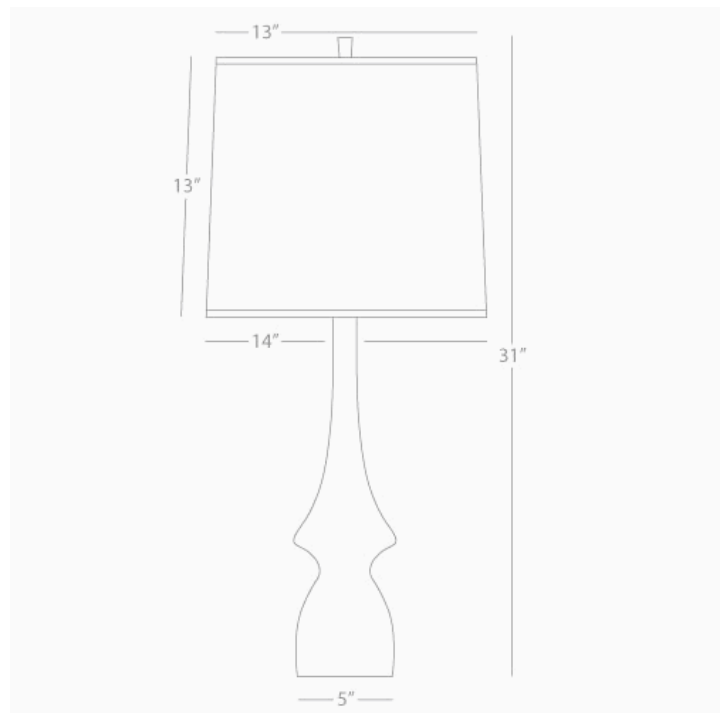

JASMINE

BT210

Table Lamp

1 - 150W Max.

Bulb Type: A

Switch: Hi-Lo Dimming

Butter Glazed Ceramic

Oyster Linen Shade

See Jasmine Table for Color Options

** Available for Quick SHIP **