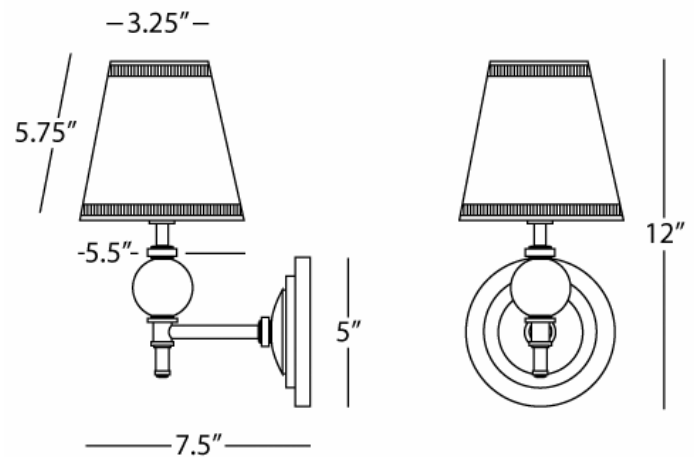

MUSE

3314

Calliope Wall Sconce

1-60W Max.

Bulb Type: B10 Candelabra

Direct Wire Only

Lead Crystal w/ Silver Plated Accents

White Mont Blanc Parchment

Shade w/ Grosgrain Trim

** Available for Quick SHIP **