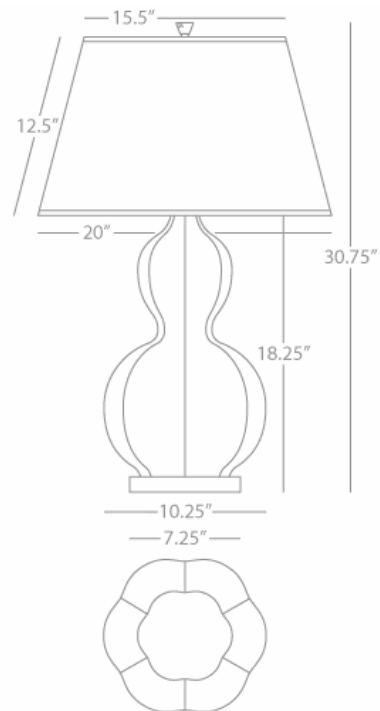

** Available for Quick SHIP **