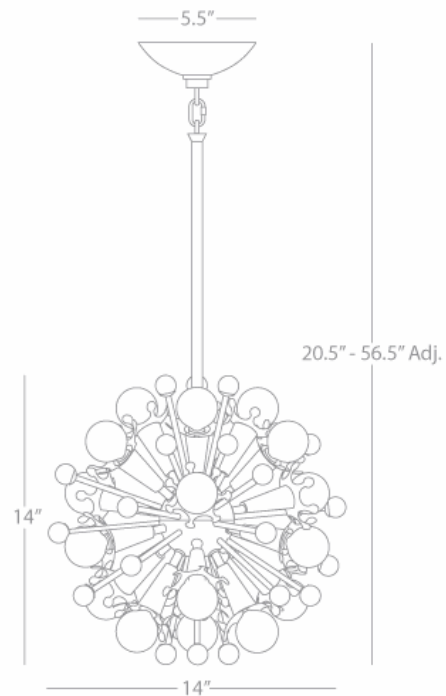

JONATHAN ADLER

SPUTNIK

713

Pendant

18-40W Max.

Bulb Type: G16.5 Candelabra

Direct Wire

Antique Brass Finish w/

Crystal Accents

Susp. Hardware: 3pcs-1/2" x 12" &

1pc -1/2" x 6" Extension Rods

FINISH OPTION:

S713 - Polished Nickel

**** Available for Quick SHIP ****